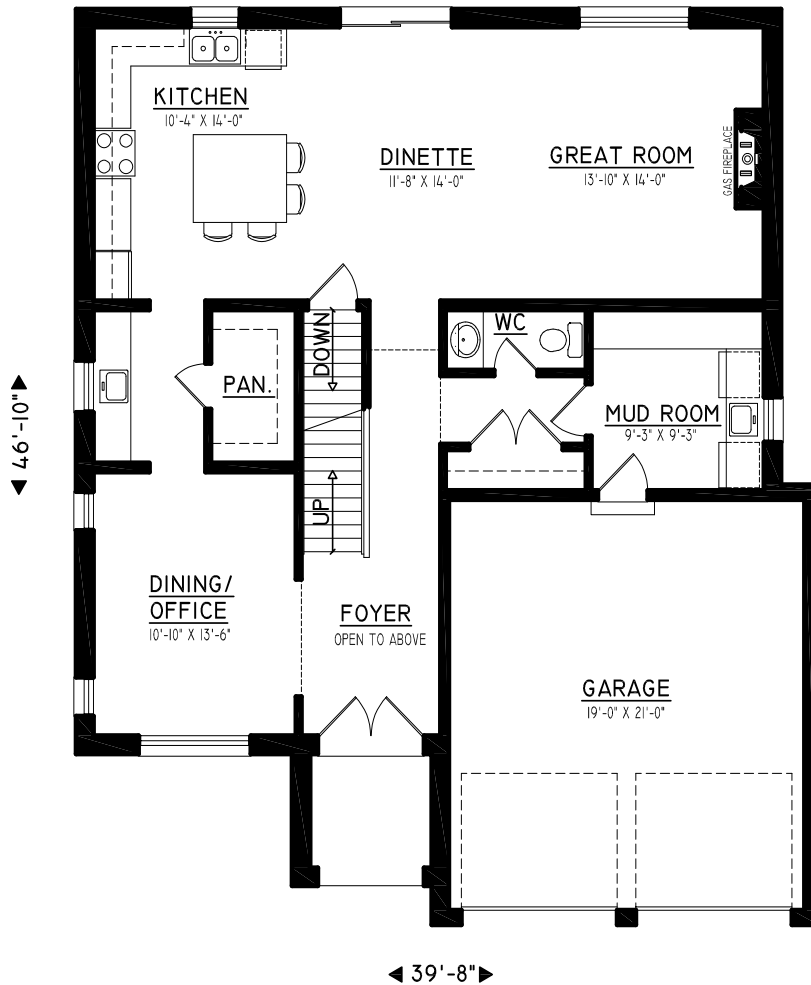

the Victoria

2327
sq. ft.

For more information call
MICHAEL BOSVELD
519 438 5478
mbosveld@nuvistarealty.ca

PREMIERE REALTY INC., BROKERAGE

the Victoria

2327
sq. ft.

For more information call
MICHAEL BOSVELD
519 438 5478
mbosveld@nuvistarealty.ca