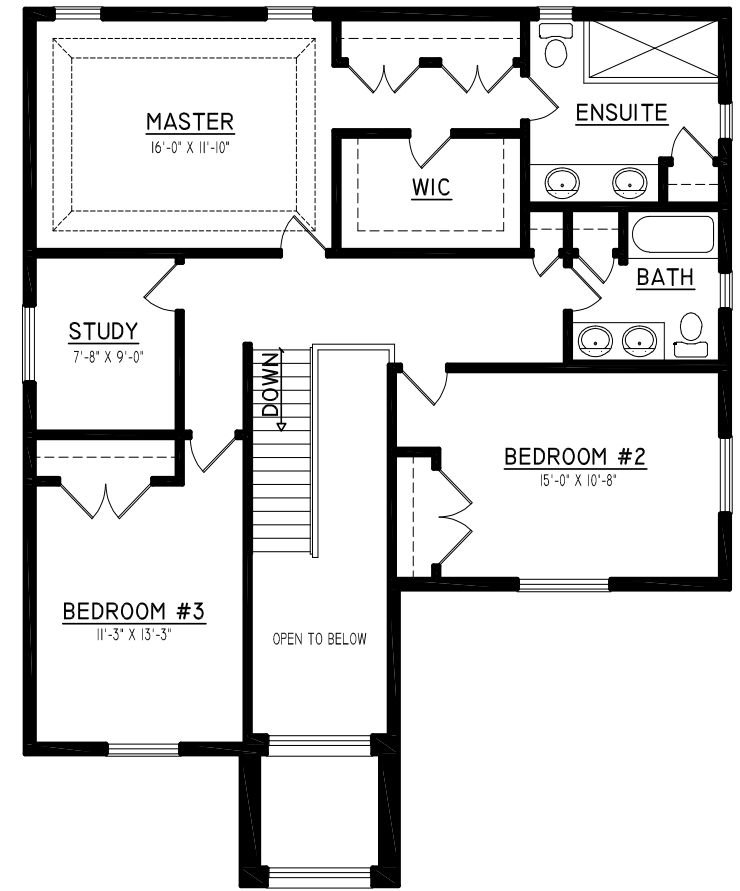

the Victoria

2327
sq. ft.

For more information call
MICHAEL BOSVELD
519 438 5478
mbosveld@nuvistarealty.ca

PREMIERE REALTY INC., BROKERAGE

the Victoria

2327
sq. ft.

For more information call
MICHAEL BOSVELD
519 438 5478
mbosveld@nuvistarealty.ca