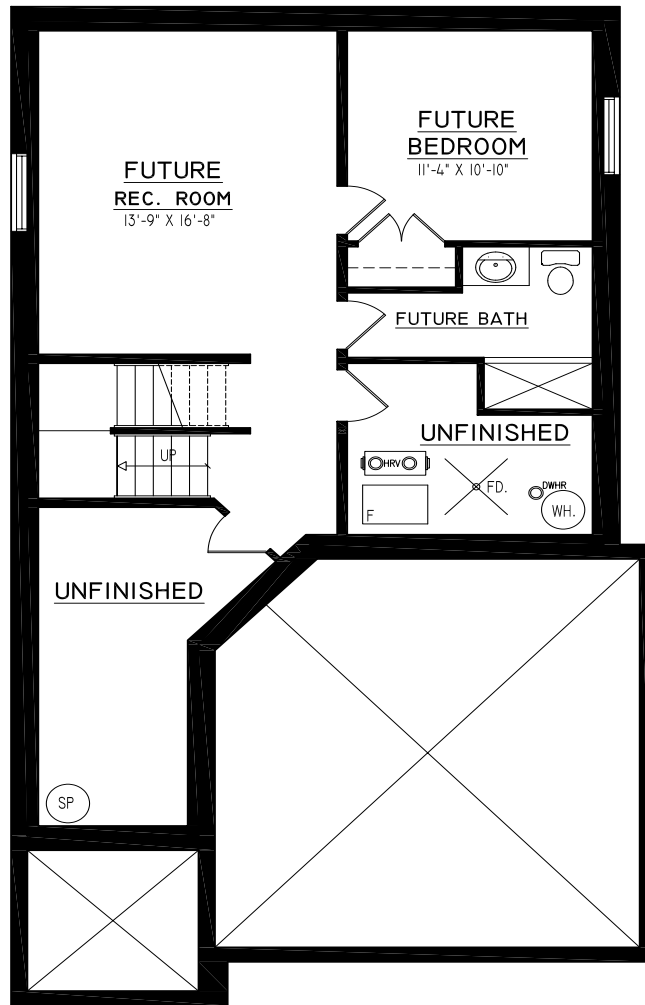

the Ruby

2152
sq. ft.

For more information call
MICHAEL BOSVELD
519 438 5478
mbosveld@nuvistarealty.ca

PREMIERE REALTY INC., BROKERAGE

the Ruby

2152
sq. ft.

For more information call
MICHAEL BOSVELD
519 438 5478
mbosveld@nuvistarealty.ca

PREMIERE REALTY INC., BROKERAGE

the Ruby

2152
sq. ft.

BASEMENT PLAN

For more information call
MICHAEL BOSVELD
519 438 5478
mbosveld@nuvistarealty.ca

PREMIERE REALTY INC., BROKERAGE