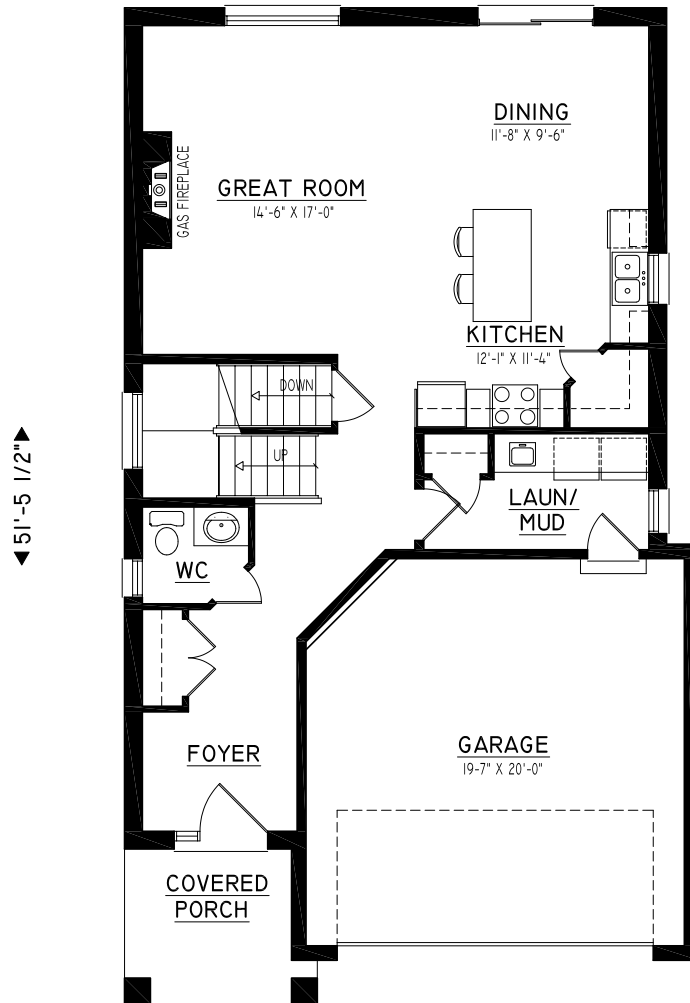

the Ruby

2152
sq. ft.

For more information call
MICHAEL BOSVELD
519 438 5478
mbosveld@nuvistarealty.ca

PREMIERE REALTY INC., BROKERAGE

the Ruby

2152
sq. ft.

For more information call
MICHAEL BOSVELD
519 438 5478
mbosveld@nuvistarealty.ca

PREMIERE REALTY INC., BROKERAGE

the Ruby

2152
sq. ft.

BASEMENT PLAN

For more information call
MICHAEL BOSVELD
519 438 5478
mbosveld@nuvistarealty.ca

PREMIERE REALTY INC., BROKERAGE