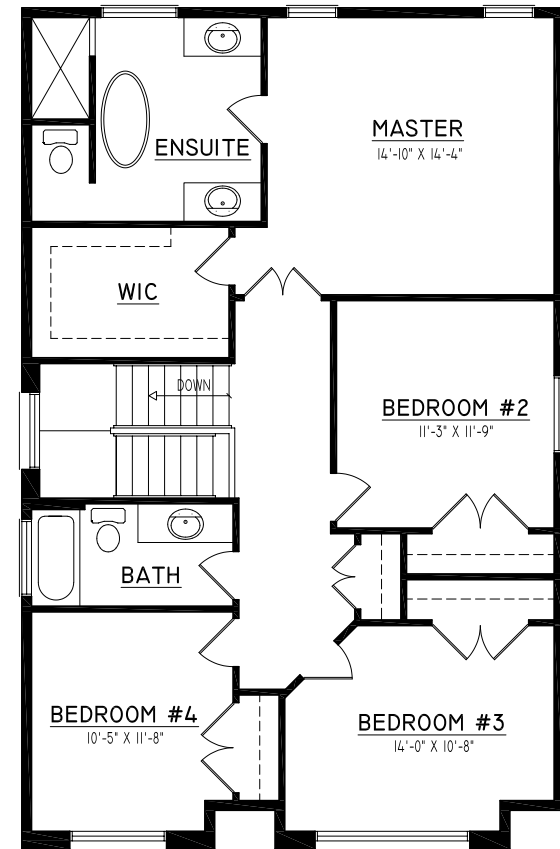

the Ruby

2152
sq. ft.

For more information call
MICHAEL BOSVELD
519 438 5478
mbosveld@nuvistarealty.ca

PREMIERE REALTY INC., BROKERAGE

the Ruby

2152
sq. ft.

For more information call
MICHAEL BOSVELD
519 438 5478
mbosveld@nuvistarealty.ca

PREMIERE REALTY INC., BROKERAGE

the Ruby

2152
sq. ft.

BASEMENT PLAN

For more information call
MICHAEL BOSVELD
519 438 5478
mbosveld@nuvistarealty.ca

PREMIERE REALTY INC., BROKERAGE