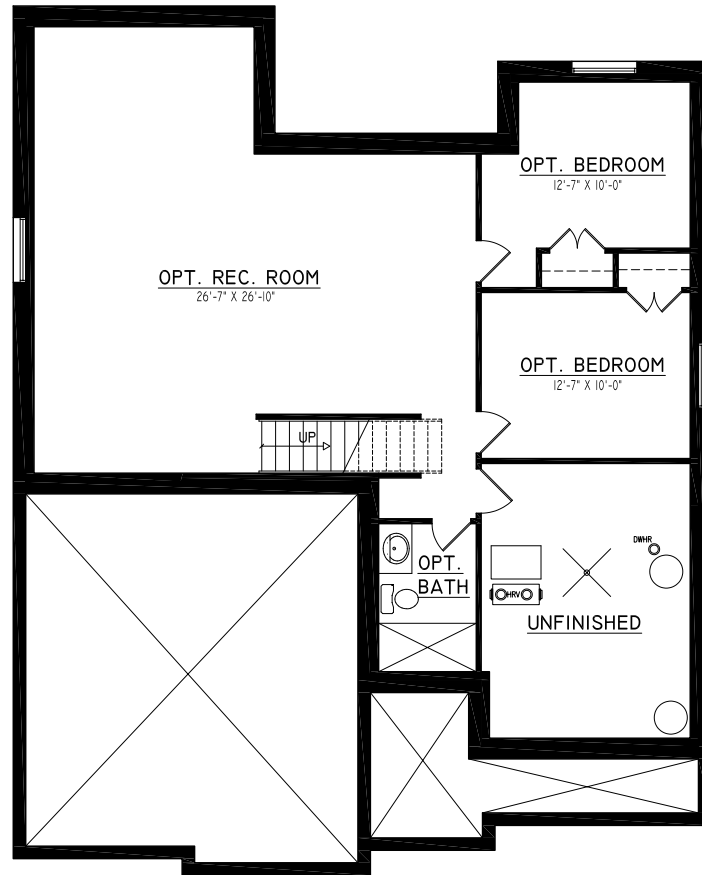

the Riverstone

1381
sq. ft.

For more information call
MICHAEL BOSVELD
519 438 5478
mbosveld@nuvistarealty.ca

the Riverstone

1381
sq. ft.

BASEMENT PLAN

MAIN FLOOR PLAN
TOTAL APPROX. - 1381 SQ. FT.

For more information call
MICHAEL BOSVELD
519 438 5478
mbosveld@nuvistarealty.ca