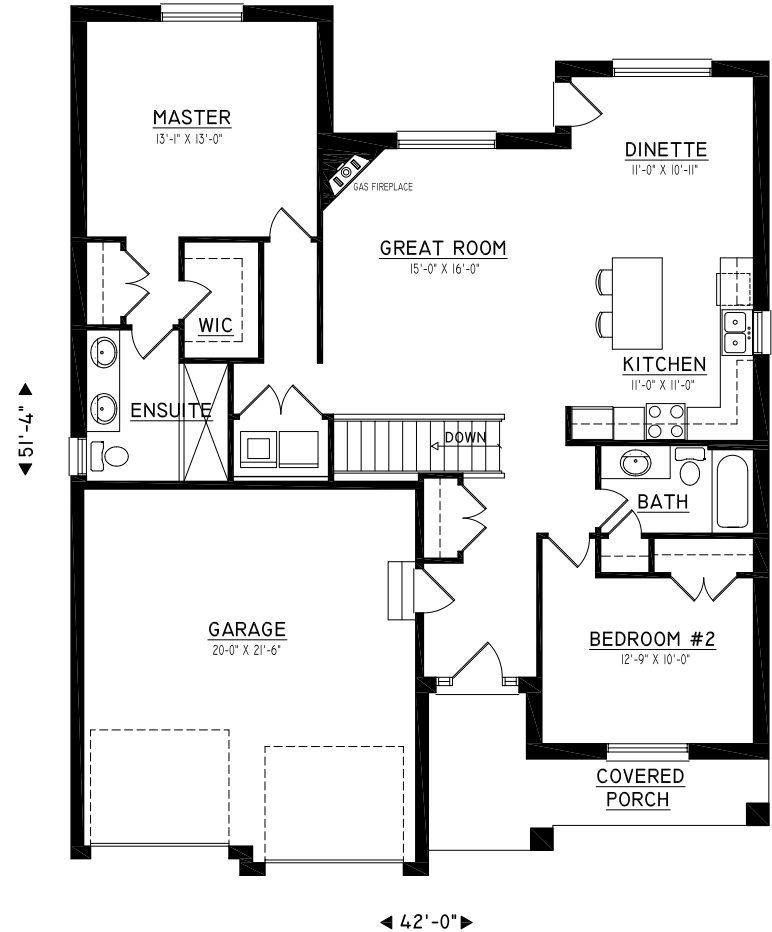

the Riverstone

1381
sq. ft.

For more information call
MICHAEL BOSVELD
519 438 5478
mbosveld@nuvistarealty.ca

the Riverstone

1381
sq. ft.

BASEMENT PLAN

MAIN FLOOR PLAN
TOTAL APPROX. - 1381 SQ. FT.

For more information call
MICHAEL BOSVELD
519 438 5478
mbosveld@nuvistarealty.ca