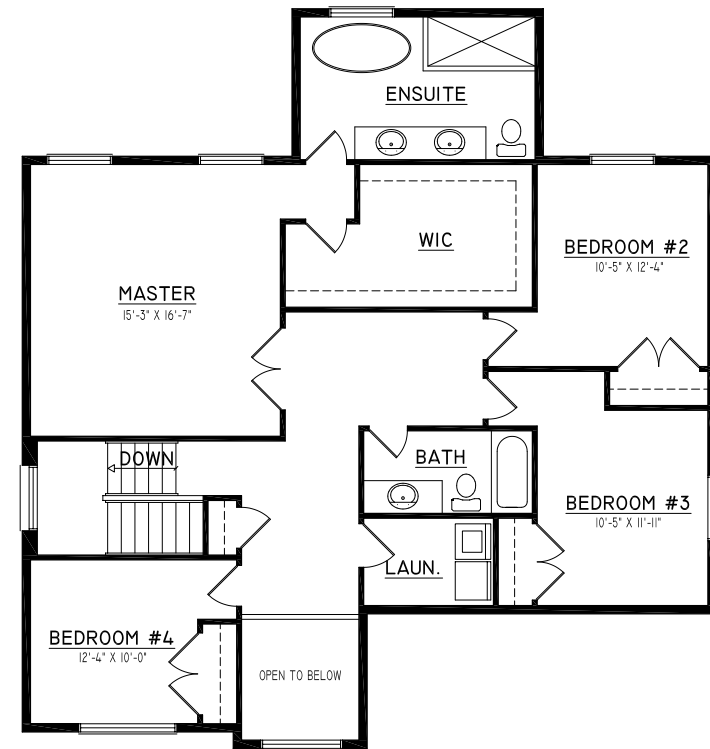

the Monarch

2778
sq. ft.

For more information call
MICHAEL BOSVELD
519 438 5478
mbosveld@nuvistarealty.ca

the Monarch

2778
sq. ft.

For more information call
 MICHAEL BOSVELD
 519 438 5478
 mbosveld@nuvistarealty.ca

the Monarch

2778
sq. ft.

BASEMENT PLAN

FINISHED AREA APPROX. - 983 SQ. FT.

For more information call
MICHAEL BOSVELD
519 438 5478
mbosveld@nuvistarealty.ca