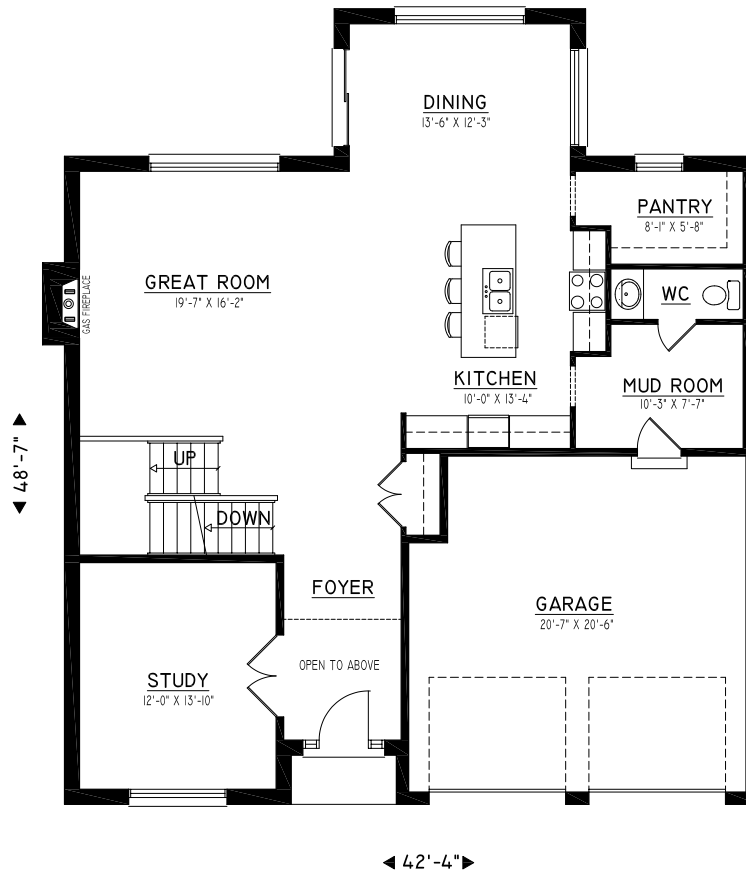

the Monarch

2778
sq. ft.

For more information call
MICHAEL BOSVELD
519 438 5478
mbosveld@nuvistarealty.ca

the Monarch

2778
sq. ft.

For more information call
 MICHAEL BOSVELD
 519 438 5478
 mbosveld@nuvistarealty.ca

the Monarch

2778
sq. ft.

BASEMENT PLAN

FINISHED AREA APPROX. - 983 SQ. FT.

For more information call
MICHAEL BOSVELD
519 438 5478
mbosveld@nuvistarealty.ca