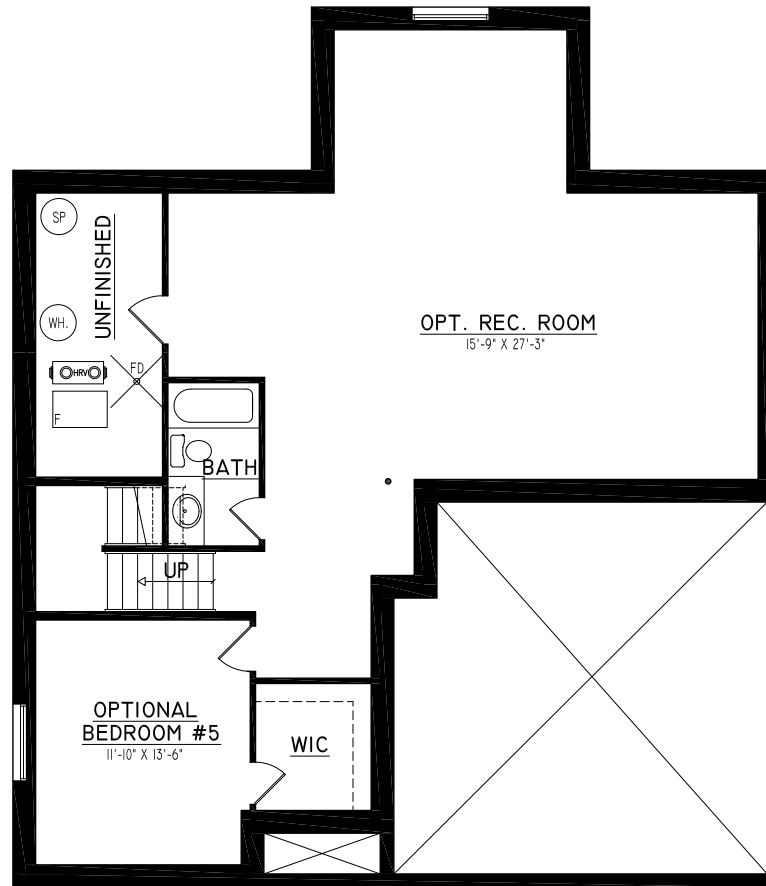

the Monarch

2778
sq. ft.

For more information call
MICHAEL BOSVELD
519 438 5478
mbosveld@nuvistarealty.ca

the Monarch

2778
sq. ft.

For more information call
 MICHAEL BOSVELD
 519 438 5478
 mbosveld@nuvistarealty.ca

the Monarch

2778
sq. ft.

BASEMENT PLAN

FINISHED AREA APPROX. - 983 SQ. FT.

For more information call
MICHAEL BOSVELD
519 438 5478
mbosveld@nuvistarealty.ca