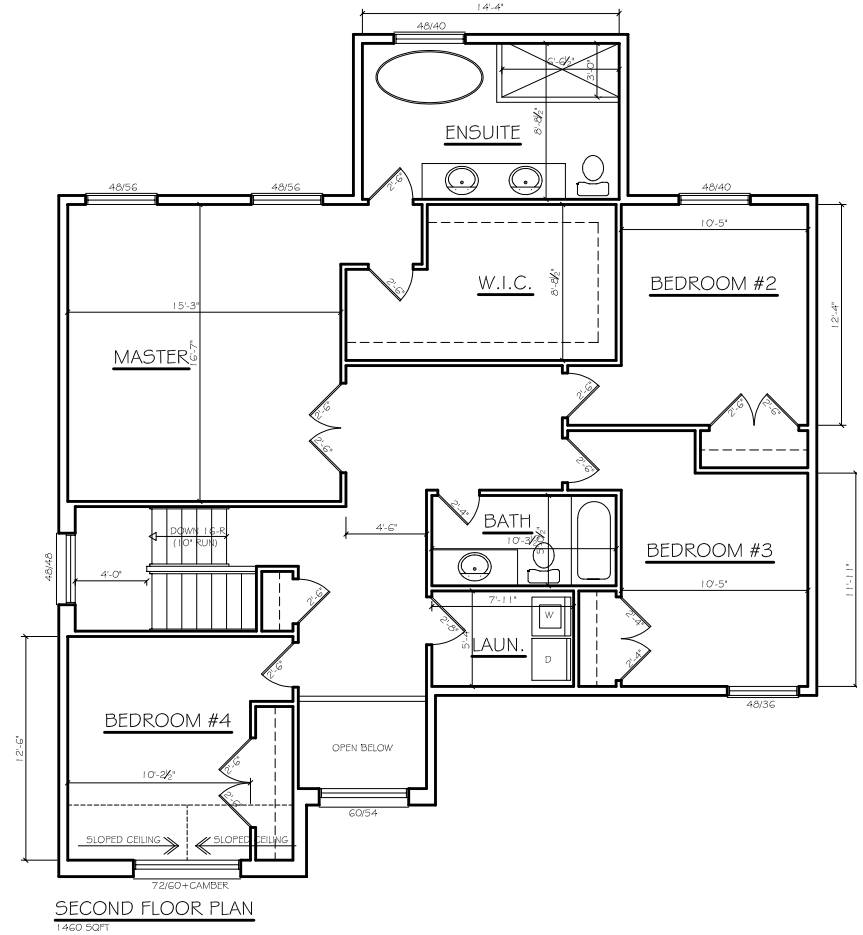

the Monarch

2778
sq. ft.

For more information call
MICHAEL BOSVELD
519 438 5478
mbosveld@nuvistarealty.ca

the Monarch

2778
sq. ft.

For more information call
MICHAEL BOSVELD
519 438 5478
mbosveld@nuvistarealty.ca