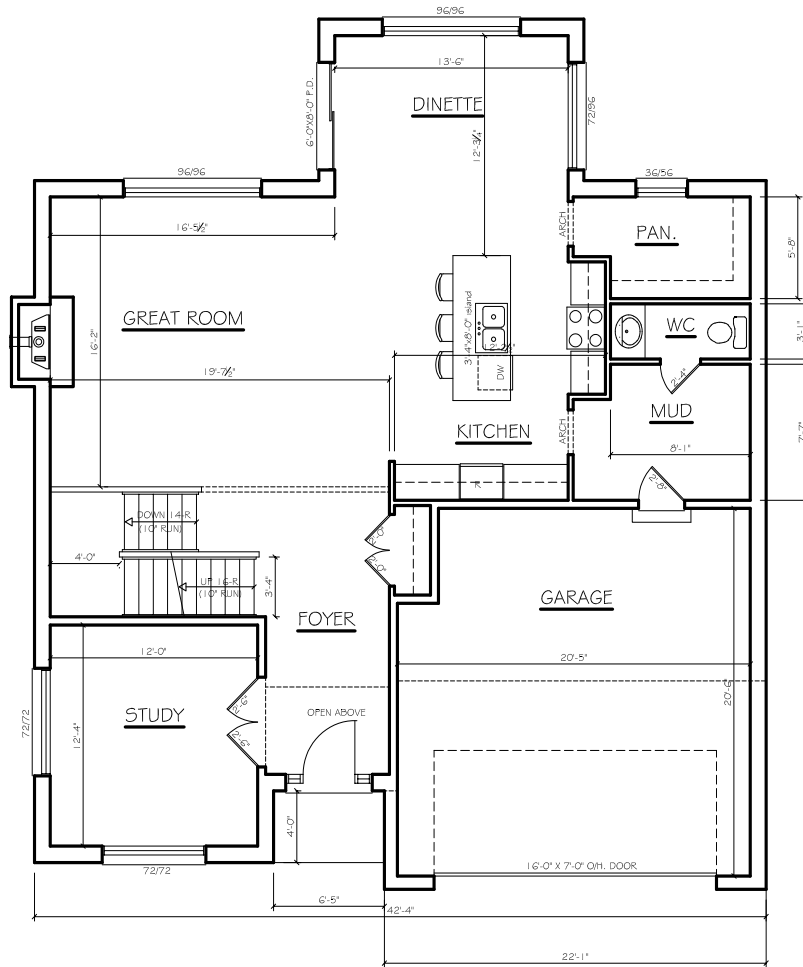

the Monarch

2778
sq. ft.

For more information call
MICHAEL BOSVELD
519 438 5478
mbosveld@nuvistarealty.ca

the Monarch

2778
sq. ft.

For more information call
MICHAEL BOSVELD
519 438 5478
mbosveld@nuvistarealty.ca