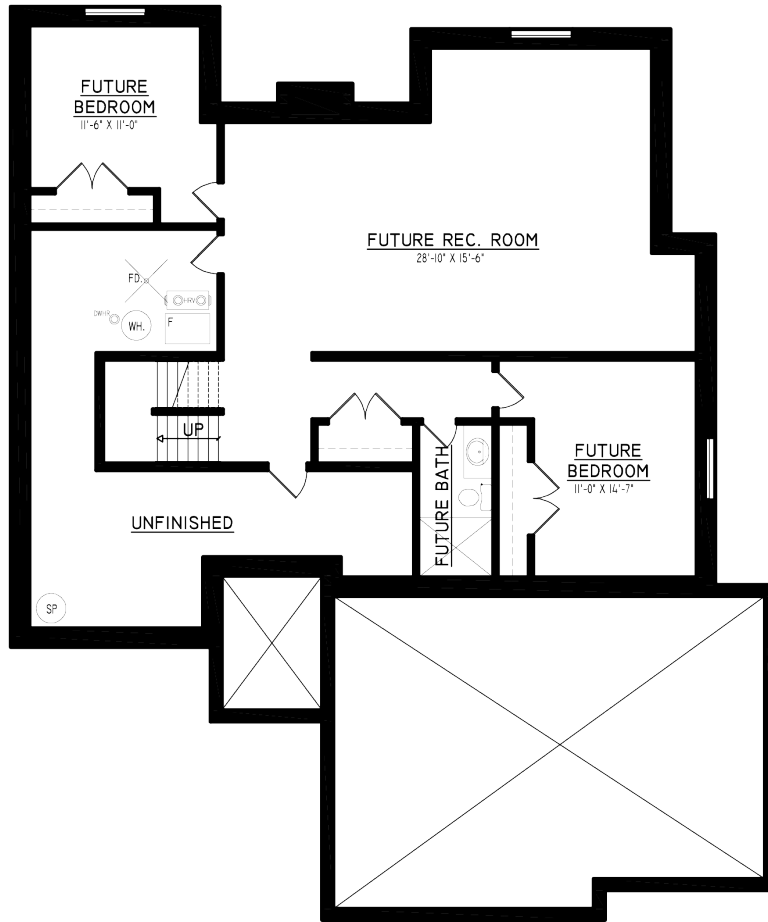

the Madison

1766
sq. ft.

For more information call
MICHAEL BOSVELD
519 438 5478
mbosveld@nuvistarealty.ca

the Madison

1766
sq. ft.

BASEMENT PLAN

MAIN FLOOR PLAN

TOTAL APPROX. - 1766 SQ. FT.