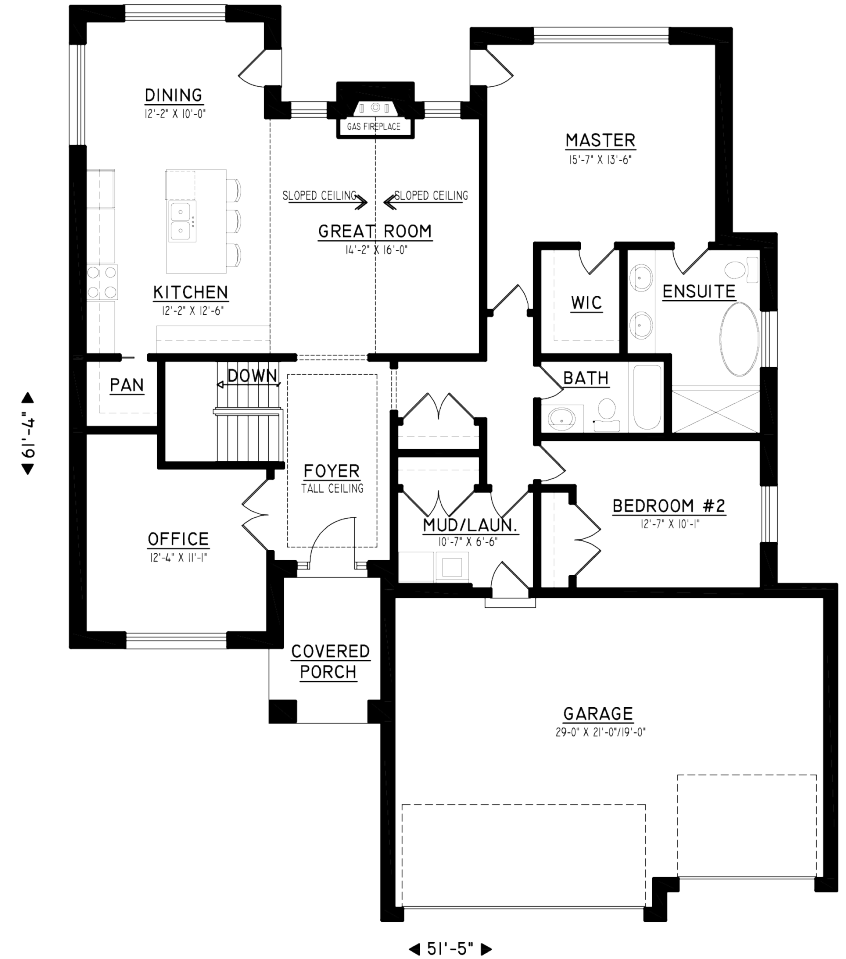

the Madison

1766
sq. ft.

For more information call
MICHAEL BOSVELD
519 438 5478
mbosveld@nuvistarealty.ca

the Madison

1766
sq. ft.

BASEMENT PLAN

MAIN FLOOR PLAN

TOTAL APPROX. - 1766 SQ. FT.