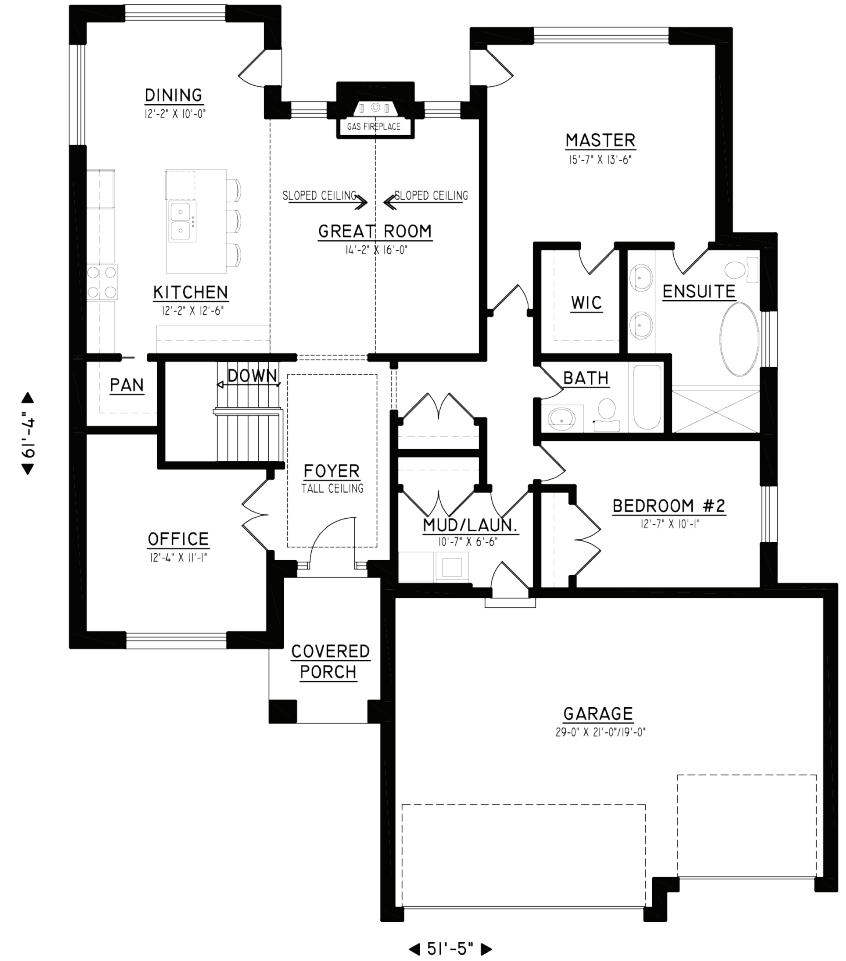

the Madison

1766
sq. ft.

For more information call
MICHAEL BOSVELD
519 438 5478
mbosveld@nuvistarealty.ca

PREMIERE REALTY INC., BROKERAGE

the Madison

1766
sq. ft.

BASEMENT PLAN

MAIN FLOOR PLAN

TOTAL APPROX. - 1766 SQ. FT.

For more information call
MICHAEL BOSVELD
519 438 5478
mbosveld@nuvistarealty.ca

PREMIERE REALTY INC., BROKERAGE