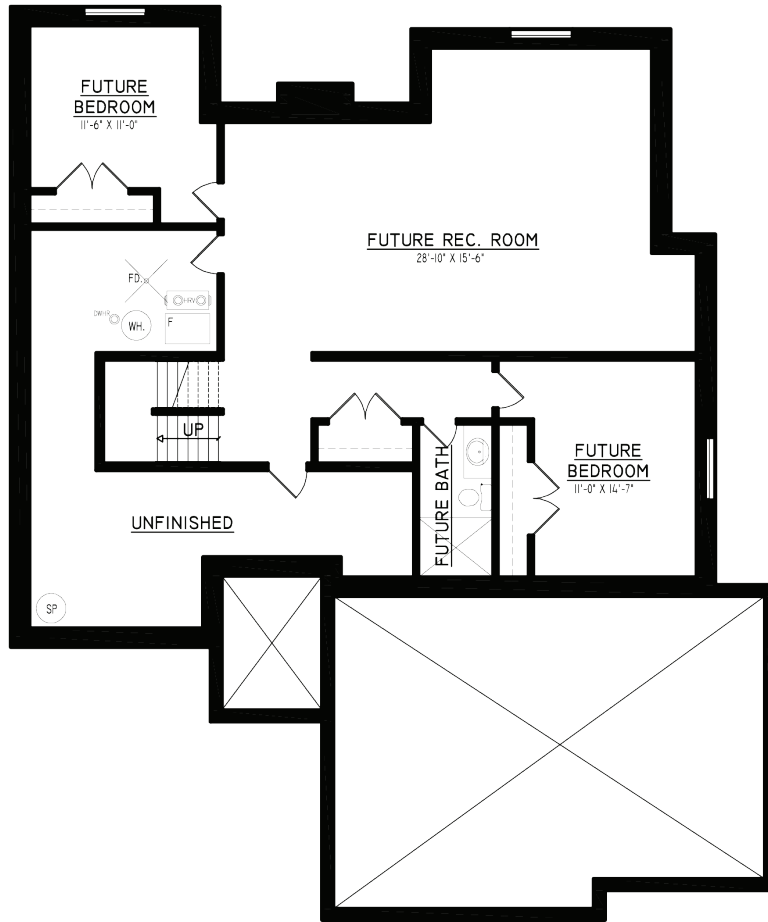

the Madison

1766
sq. ft.

For more information call
MICHAEL BOSVELD
519 438 5478
mbosveld@nuvistarealty.ca

PREMIERE REALTY INC., BROKERAGE

the Madison

1766
sq. ft.

BASEMENT PLAN

MAIN FLOOR PLAN

TOTAL APPROX. - 1766 SQ. FT.

For more information call
MICHAEL BOSVELD
519 438 5478
mbosveld@nuvistarealty.ca

PREMIERE REALTY INC., BROKERAGE