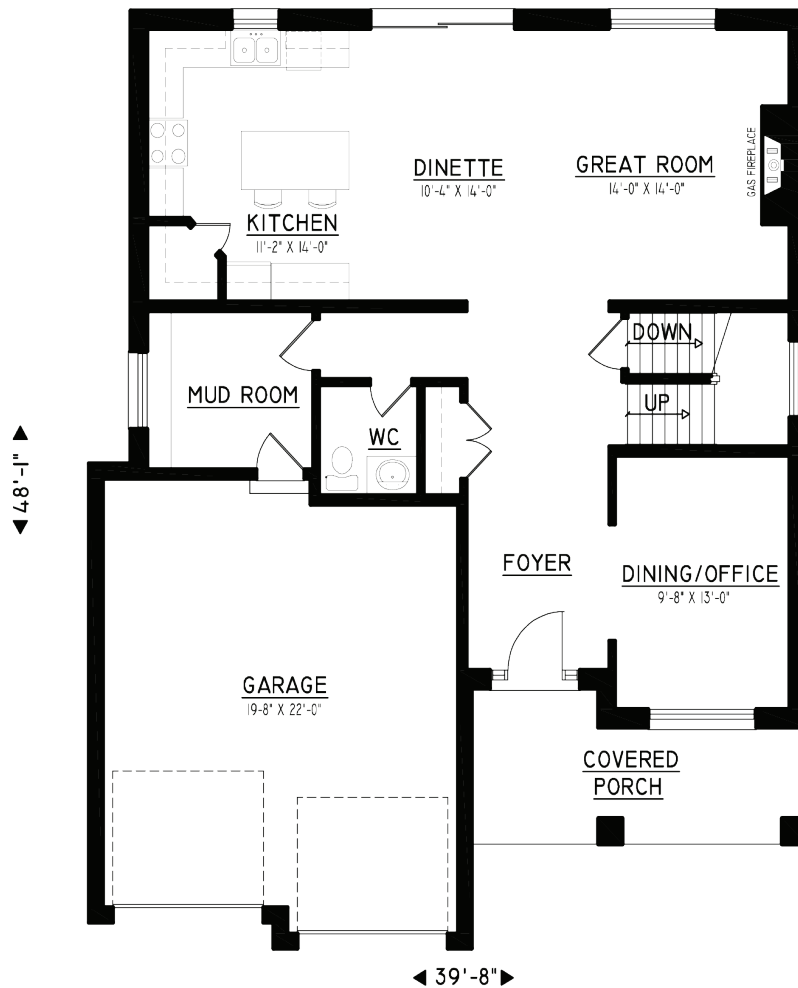

the Luna

2288
sq. ft.

For more information call
MICHAEL BOSVELD
519 438 5478
mbosveld@nuvistarealty.ca

PREMIERE REALTY INC., BROKERAGE

the Luna

2288
sq. ft.

For more information call
MICHAEL BOSVELD
519 438 5478
mbosveld@nuvistarealty.ca