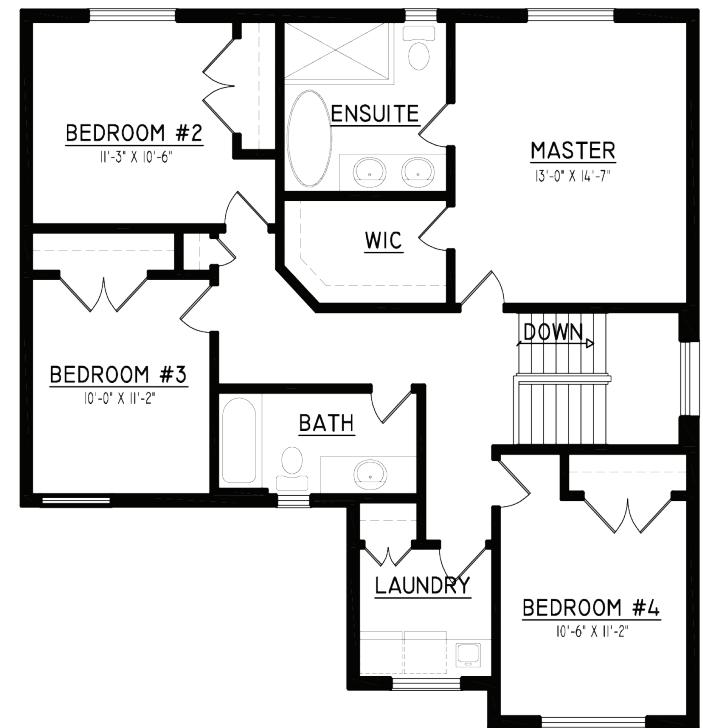

the Luna

2288
sq. ft.

For more information call
MICHAEL BOSVELD
519 438 5478
mbosveld@nuvistarealty.ca

PREMIERE REALTY INC., BROKERAGE

the Luna

2288
sq. ft.

For more information call
MICHAEL BOSVELD
519 438 5478
mbosveld@nuvistarealty.ca