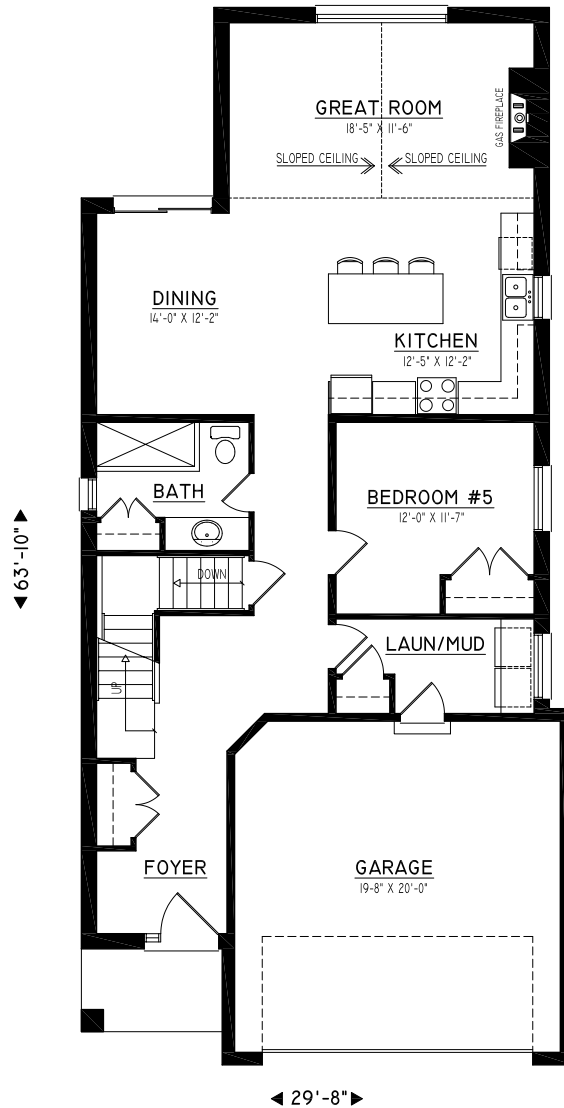

the Edge

2426
sq. ft.

For more information call
MICHAEL BOSVELD
519 438 5478
mbosveld@nuvistarealty.ca

PREMIERE REALTY INC., BROKERAGE

the Edge

2426
sq. ft.

MAIN FLOOR PLAN
TOTAL APPROX. - 1254 SQ. FT.

SECOND FLOOR PLAN
TOTAL APPROX. - 1172 SQ. FT.