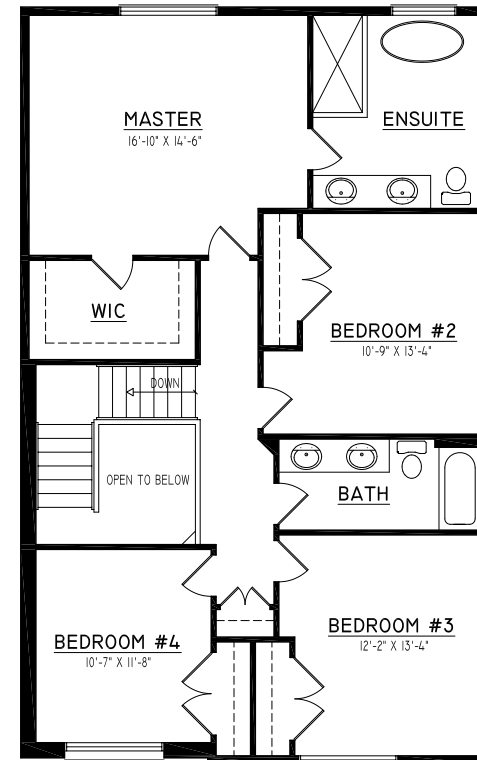

the Edge

2426
sq. ft.

For more information call
MICHAEL BOSVELD
519 438 5478
mbosveld@nuvistarealty.ca

PREMIERE REALTY INC., BROKERAGE

the Edge

2426
sq. ft.

MAIN FLOOR PLAN
TOTAL APPROX. - 1254 SQ. FT.

SECOND FLOOR PLAN
TOTAL APPROX. - 1172 SQ. FT.