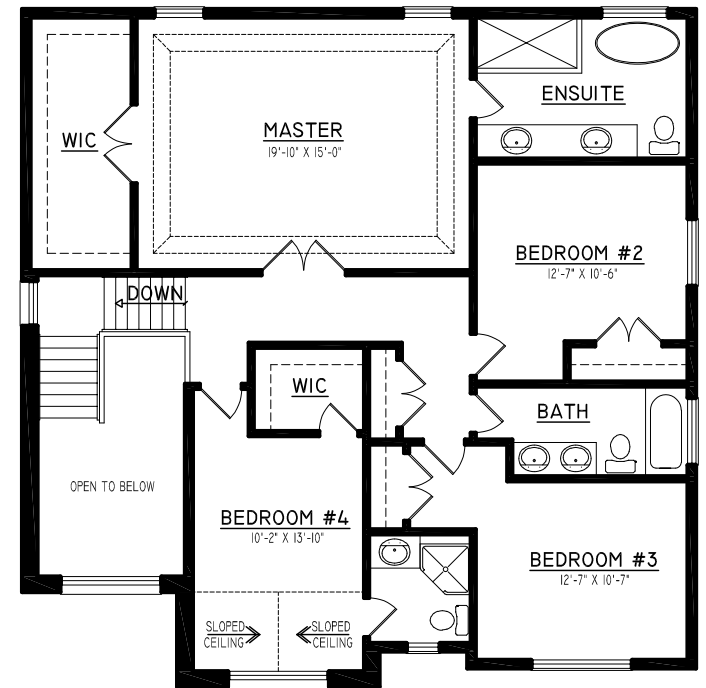

the Diana

2577
sq. ft.

For more information call
MICHAEL BOSVELD
519 438 5478
mbosveld@nuvistarealty.ca

the Diana

2577
sq. ft.

MAIN FLOOR PLAN

TOTAL APPROX. - 1234 SQ. FT.

SECOND FLOOR PLAN

TOTAL APPROX. - 1343 SQ. FT.

For more information call
MICHAEL BOSVELD
519 438 5478
mbosveld@nuvistarealty.ca