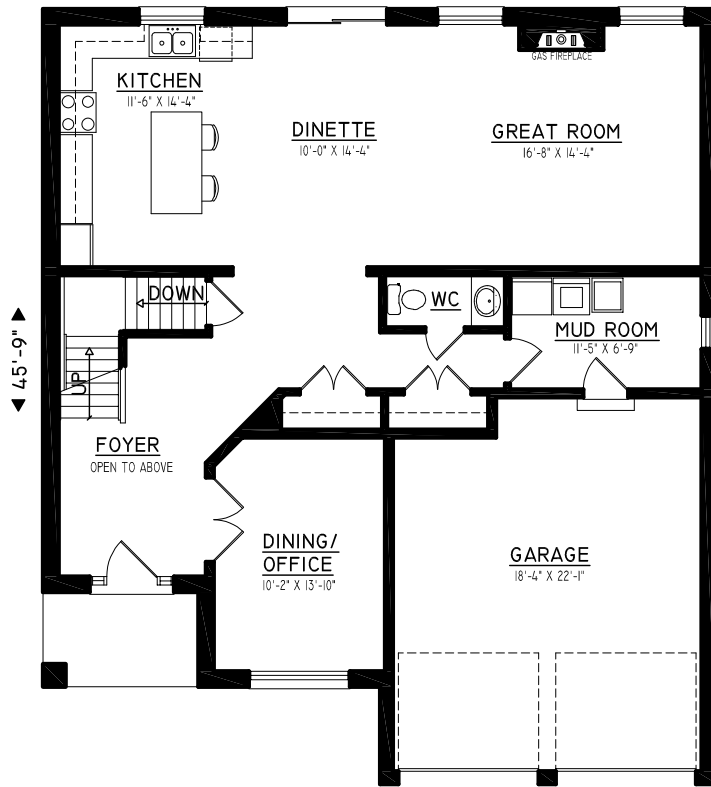

the Diana

2577
sq. ft.

For more information call
MICHAEL BOSVELD
519 438 5478
mbosveld@nuvistarealty.ca

the Diana

2577
sq. ft.

MAIN FLOOR PLAN

TOTAL APPROX. - 1234 SQ. FT.

SECOND FLOOR PLAN

TOTAL APPROX. - 1343 SQ. FT.

For more information call
MICHAEL BOSVELD
519 438 5478
mbosveld@nuvistarealty.ca