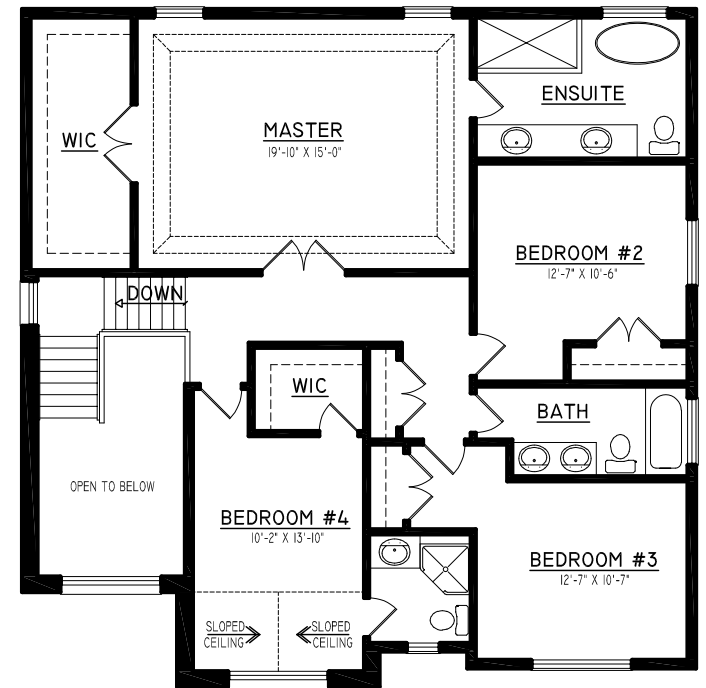

the Diana

2577
sq. ft.

For more information call
MICHAEL BOSVELD
519 438 5478
mbosveld@nuvistarealty.ca

PREMIERE REALTY INC., BROKERAGE

the Diana

2577
sq. ft.

MAIN FLOOR PLAN

TOTAL APPROX. - 1234 SQ. FT.

SECOND FLOOR PLAN

TOTAL APPROX. - 1343 SQ. FT.

For more information call
MICHAEL BOSVELD
519 438 5478
mbosveld@nuvistarealty.ca

PREMIERE REALTY INC., BROKERAGE