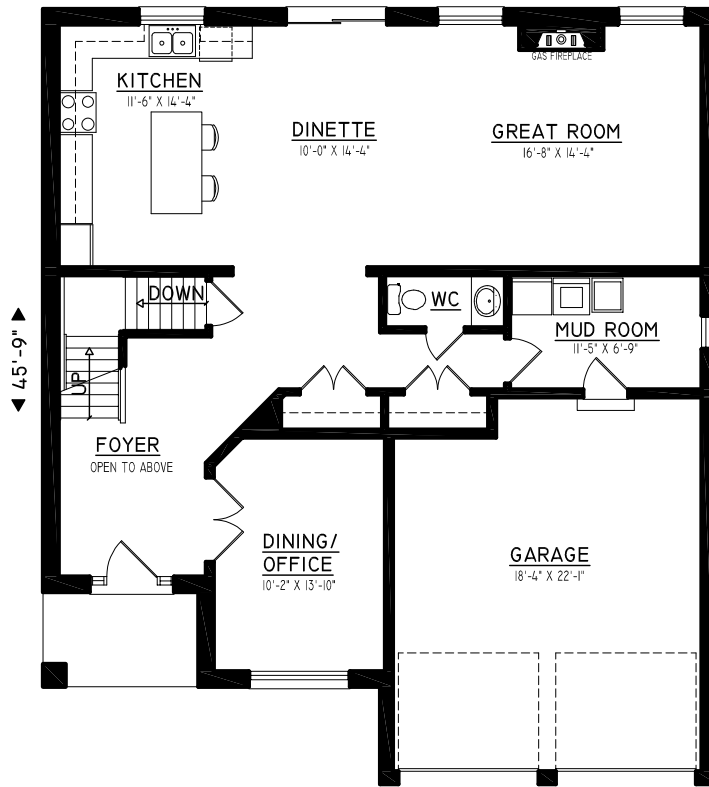

the Diana

2577
sq. ft.

For more information call
MICHAEL BOSVELD
519 438 5478
mbosveld@nuvistarealty.ca

PREMIERE REALTY INC., BROKERAGE

the Diana

2577
sq. ft.

MAIN FLOOR PLAN

TOTAL APPROX. - 1234 SQ. FT.

SECOND FLOOR PLAN

TOTAL APPROX. - 1343 SQ. FT.

For more information call
MICHAEL BOSVELD
519 438 5478
mbosveld@nuvistarealty.ca

PREMIERE REALTY INC., BROKERAGE